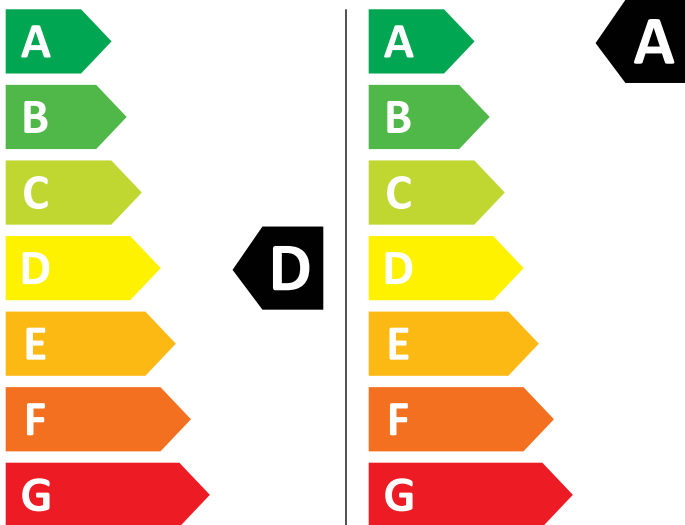

ENERG

AEG

LWR731660E 914611113

307 kWh/100

51 kWh/100

6,0 kg

10,0 kg

75 L