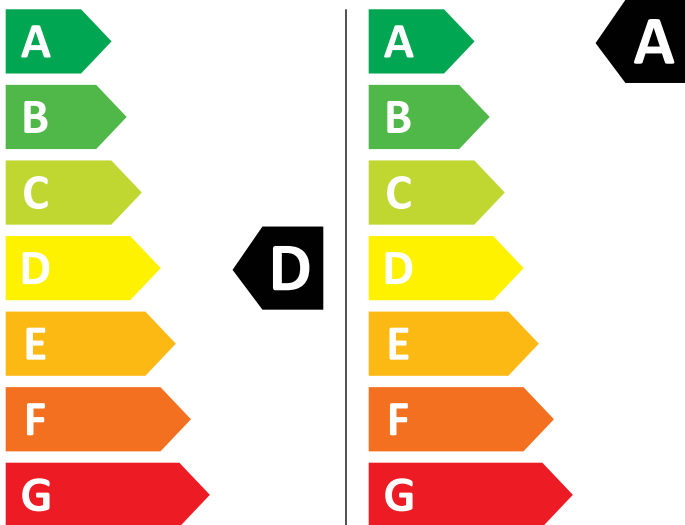

ENERG

AEG

LWR85165A 914611205

307 kWh/100

51 kWh/100

6,0 kg

10,0 kg

75 L