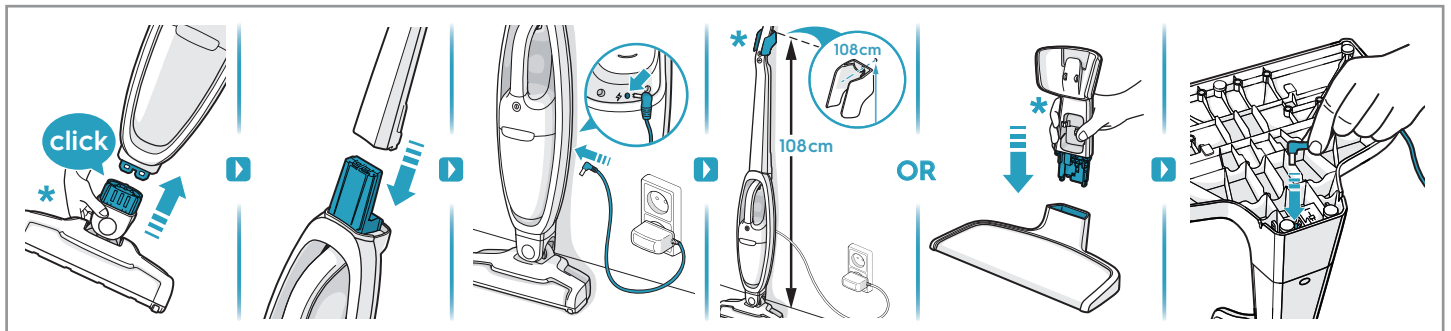

www.electrolux.com

\*\* WELL Q6 : ADS-13G-22 25013GPG  
\*\* WELL Q7/Q7-P : KSC-18W-350050HE

- ■ ■ 100%
- ■ ■ 75-100%
- ■ □ 50-75%
- □ □ 25-50%
- □ □ 0-25%

⚠ Please handle battery pack installation with care. The new battery pack must come from Electrolux or an authorized service center.