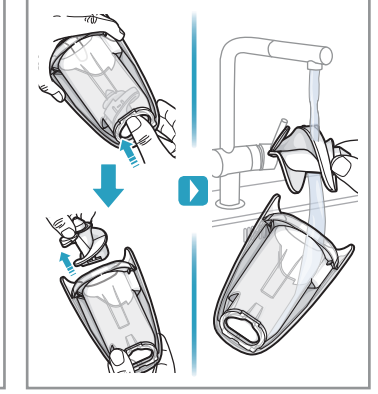

www.electrolux.com

\*\* WELL Q6 : ADS-13G-22 25013GPG  
\*\* WELL Q7/Q7-P : KSC-18W-350050HE

- ■ ■ 100%
- ■ ■ 75-100%
- ■ □ 50-75%
- □ □ 25-50%
- □ □ 0-25%

⚠ Please handle battery pack installation with care. The new battery pack must come from Electrolux or an authorized service center.