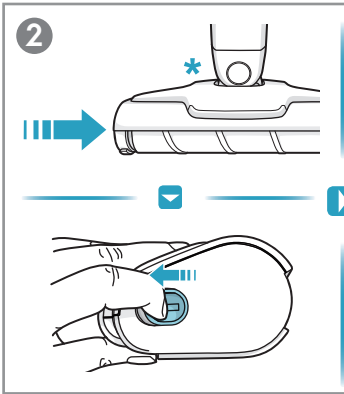

www.electrolux.com

\*\* WELL Q6 : ADS-13G-22 25013GPG  
\*\* WELL Q7/Q7-P : KSC-18W-350050HE

- ■ ■ 100%
- ■ ■ 75-100%
- ■ □ 50-75%
- □ □ 25-50%
- □ □ 0-25%

⚠ Please handle battery pack installation with care. The new battery pack must come from Electrolux or an authorized service center.