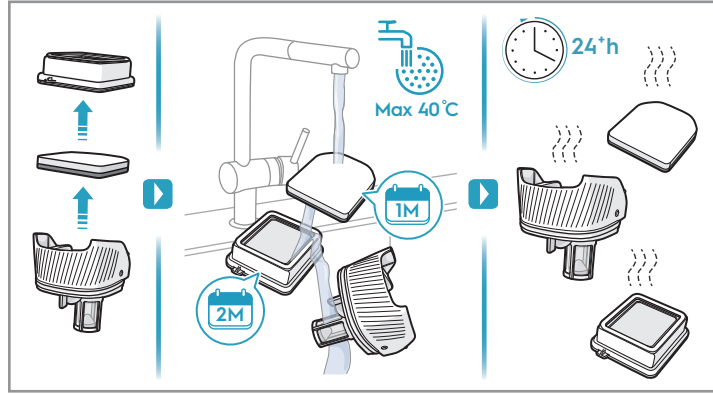

www.electrolux.com

\*\* WELL Q6 : ADS-13G-22 25013GPG  
\*\* WELL Q7/Q7-P : KSC-18W-350050HE

- ■ ■ 100%
- ■ ■ 75-100%
- ■ □ 50-75%
- □ □ 25-50%
- □ □ 0-25%

⚠ Please handle battery pack installation with care. The new battery pack must come from Electrolux or an authorized service center.