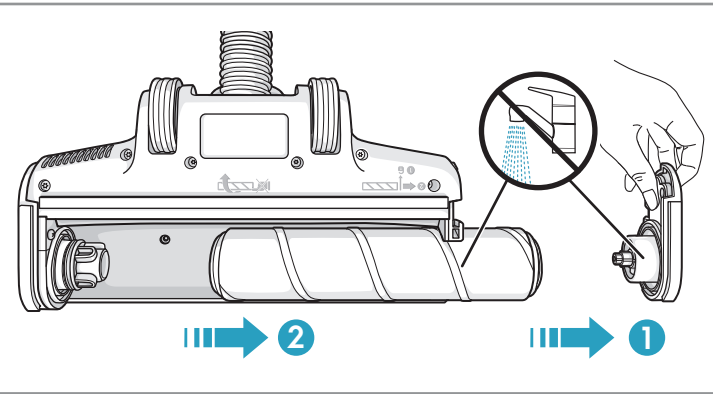

www.electrolux.com

\*\* WELL Q6 : ADS-13G-22 25013GPG  
\*\* WELL Q7/Q7-P : KSC-18W-350050HE

- ■ ■ 100%
- ■ ■ 75-100%
- ■ □ 50-75%
- □ □ 25-50%
- □ □ 0-25%

⚠ Please handle battery pack installation with care. The new battery pack must come from Electrolux or an authorized service center.