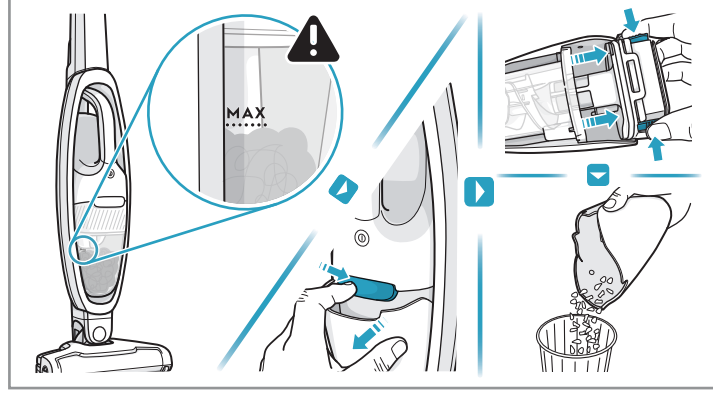

www.electrolux.com

\*\* WELL Q6 : ADS-13G-22 25013GPG  
\*\* WELL Q7/Q7-P : KSC-18W-350050HE

- ■ ■ 100%
- ■ ■ 75-100%
- ■ □ 50-75%
- □ □ 25-50%
- □ □ 0-25%

⚠ Please handle battery pack installation with care. The new battery pack must come from Electrolux or an authorized service center.