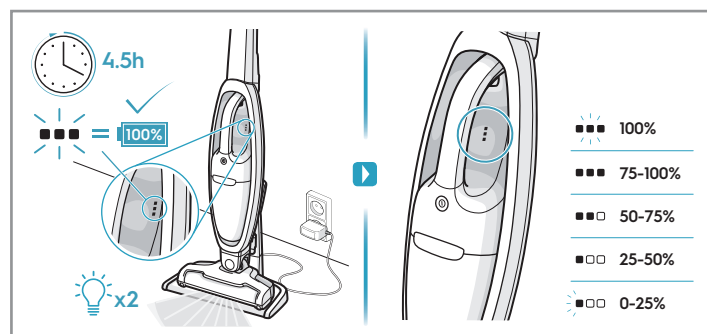

www.electrolux.com

\*\* WELL Q6 : ADS-13G-22 25013GPG  
\*\* WELL Q7/Q7-P : KSC-18W-350050HE

- ■ ■ 100%
- ■ ■ 75-100%
- ■ □ 50-75%
- □ □ 25-50%
- □ □ 0-25%

⚠ Please handle battery pack installation with care. The new battery pack must come from Electrolux or an authorized service center.