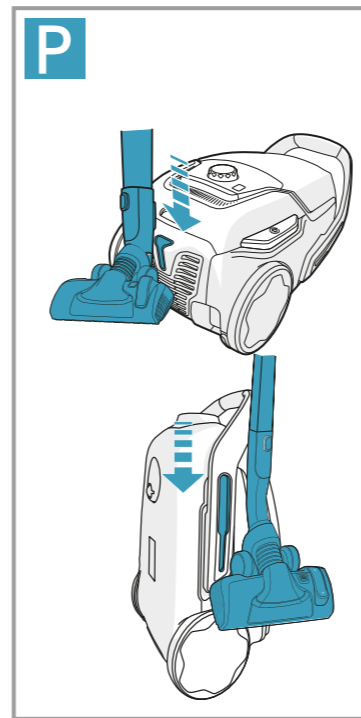

* Certain models only | Suivant les modèles | بعض الموديلات فقط | Само определени модели | Pouze u některých modelů | Nur bestimmte Modelle | Kun på visse modeller | Ainult kindlad mudelid | Solo algunos modelos | فقط برای بعضی مدلها | Vain tietyt mallit | Ορισμένα μόνο μοντέλα | Samo određeni modeli | Csak egyes típusoknál | Solo per alcuni modelli | Tik tam tikriems modeliams | Tikai noteiktiem modeļiem | Alleen bepaalde modellen | Kun enkelte modeller | Tyko niektóre modele | Solo alguns modelos | Doar pentru anumite modele | Только отдельные модели | Bara vissa modeller | Le določeni modeli | Len určité modely | Само код одређених модела | Yalnızca bazı modellerde | Залежно від моделі

electrolux.com/shop

Ref: EF54
9000843053

Ref: EFH12W
9001951194

Ref: EFS1W
9001677682