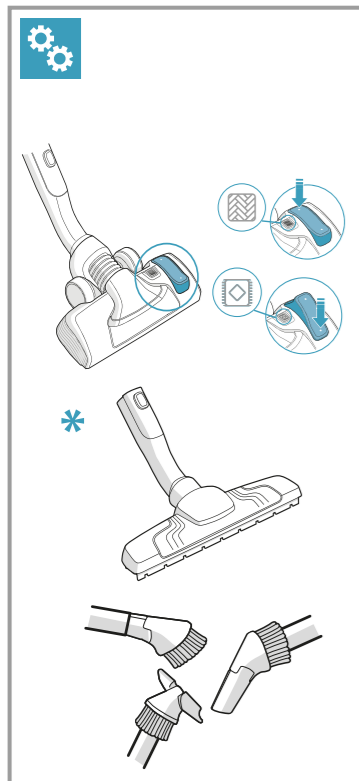

* Certain models only | Suivant les modèles | بعض الموديلات فقط | Само определени модели | Pouze u některých modelů | Nur bestimmte Modelle | Kun på visse modeller | Ainult kindlad mudelid | Solo algunos modelos | فقط برای بعضی مدلها | Vain tietyt mallit | Ορισμένα μόνο μοντέλα | Samo određeni modeli | Csak egyes típusoknál | Solo per alcuni modelli | Tik tam tikriems modeliams | Tikai noteiktiem modeļiem | Alleen bepaalde modellen | Kun enkelte modeller | Tyko niektóre modele | Solo alguns modelos | Doar pentru anumite modele | Только отдельные модели | Bara vissa modeller | Le določeni modeli | Len určité modely | Само код одређених модела | Yalnızca bazı modellerde | Залежно від моделі

electrolux.com/shop

Ref: EF54
9000843053

Ref: EFH12W
9001951194

Ref: EFS1W
9001677682