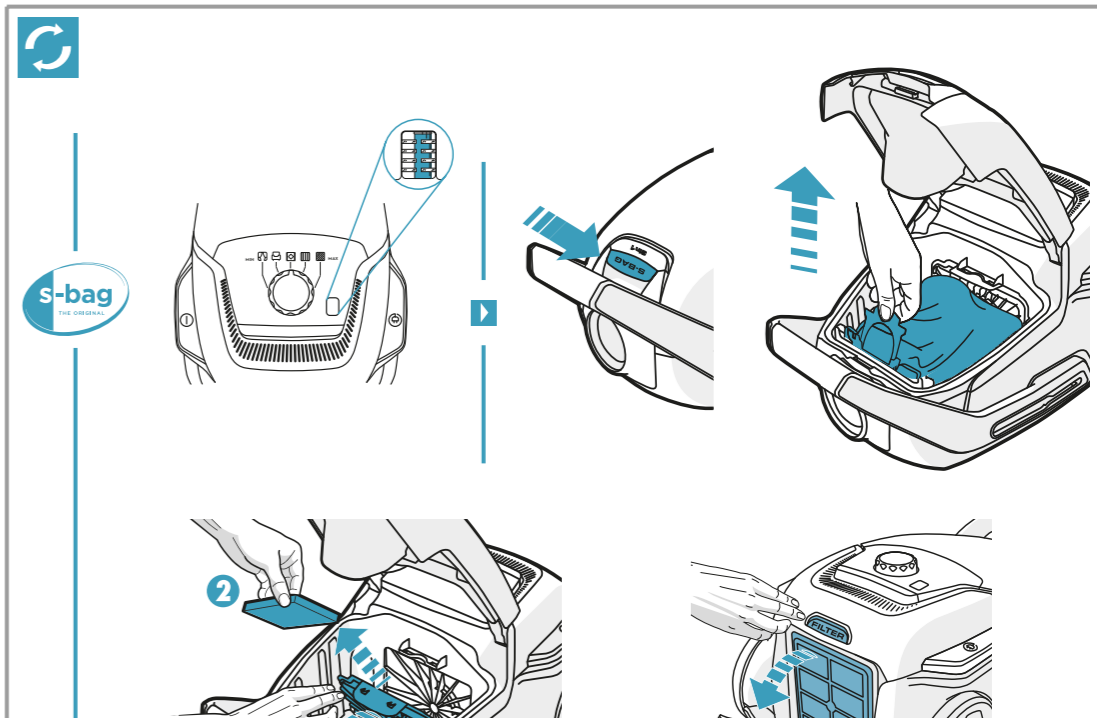

* Certain models only | Suivant les modèles | بعض الموديلات فقط | Само определени модели | Pouze u některých modelů | Nur bestimmte Modelle | Kun på visse modeller | Ainult kindlad mudelid | Solo algunos modelos | فقط برای بعضی مدلها | Vain tietyt mallit | Ορισμένα μόνο μοντέλα | Samo određeni modeli | Csak egyes típusoknál | Solo per alcuni modelli | Tik tam tikriems modeliams | Tikai noteiktiem modeļiem | Alleen bepaalde modellen | Kun enkelte modeller | Tyko niektóre modele | Solo alguns modelos | Doar pentru anumite modele | Только отдельные модели | Bara vissa modeller | Le določeni modeli | Len určité modely | Само код одређених модела | Yalnızca bazı modellerde | Залежно від моделі

electrolux.com/shop

Ref: EF54
9000843053

Ref: EFH12W
9001951194

Ref: EFS1W
9001677682