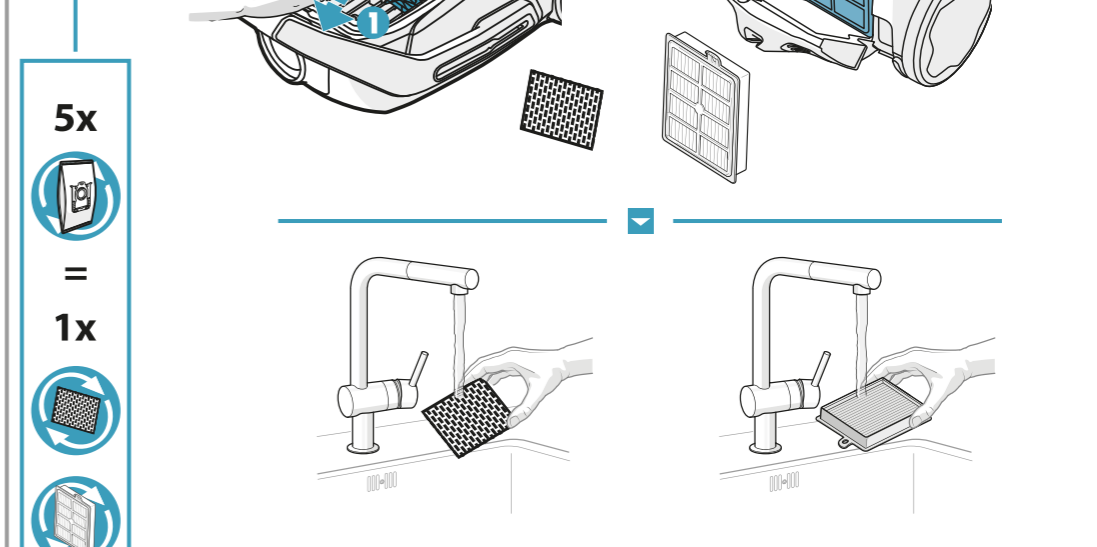

* Certain models only | Suivant les modèles | بعض الموديلات فقط | Само определени модели | Pouze u některých modelů | Nur bestimmte Modelle | Kun på visse modeller | Ainult kindlad mudelid | Solo algunos modelos | فقط برای بعضی مدلها | Vain tietyt mallit | Ορισμένα μόνο μοντέλα | Samo određeni modeli | Csak egyes típusoknál | Solo per alcuni modelli | Tik tam tikriems modeliams | Tikai noteiktiem modeļiem | Alleen bepaalde modellen | Kun enkelte modeller | Tyko niektóre modele | Solo alguns modelos | Doar pentru anumite modele | Только отдельные модели | Bara vissa modeller | Le določeni modeli | Len určité modely | Само код одређених модела | Yalnızca bazı modellerde | Залежно від моделі

electrolux.com/shop

Ref: EF54
9000843053

Ref: EFH12W
9001951194

Ref: EFS1W
9001677682