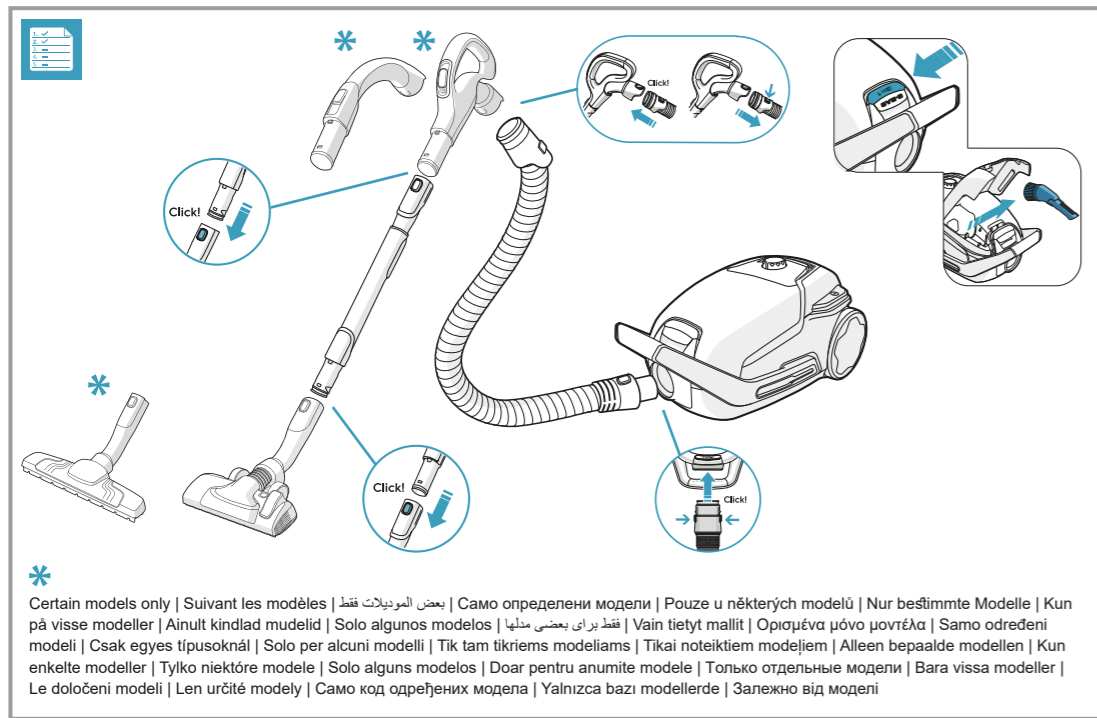

* Certain models only | Suivant les modèles | بعض الموديلات فقط | Само определени модели | Pouze u některých modelů | Nur bestimmte Modelle | Kun på visse modeller | Ainult kindlad mudelid | Solo algunos modelos | فقط برای بعضی مدلها | Vain tietyt mallit | Ορισμένα μόνο μοντέλα | Samo određeni modeli | Csak egyes típusoknál | Solo per alcuni modelli | Tik tam tikriems modeliams | Tikai noteiktiem modeļiem | Alleen bepaalde modellen | Kun enkelte modeller | Tyko niektóre modele | Solo alguns modelos | Doar pentru anumite modele | Только отдельные модели | Bara vissa modeller | Le določeni modeli | Len určité modely | Само код одређених модела | Yalnızca bazı modellerde | Залежно від моделі