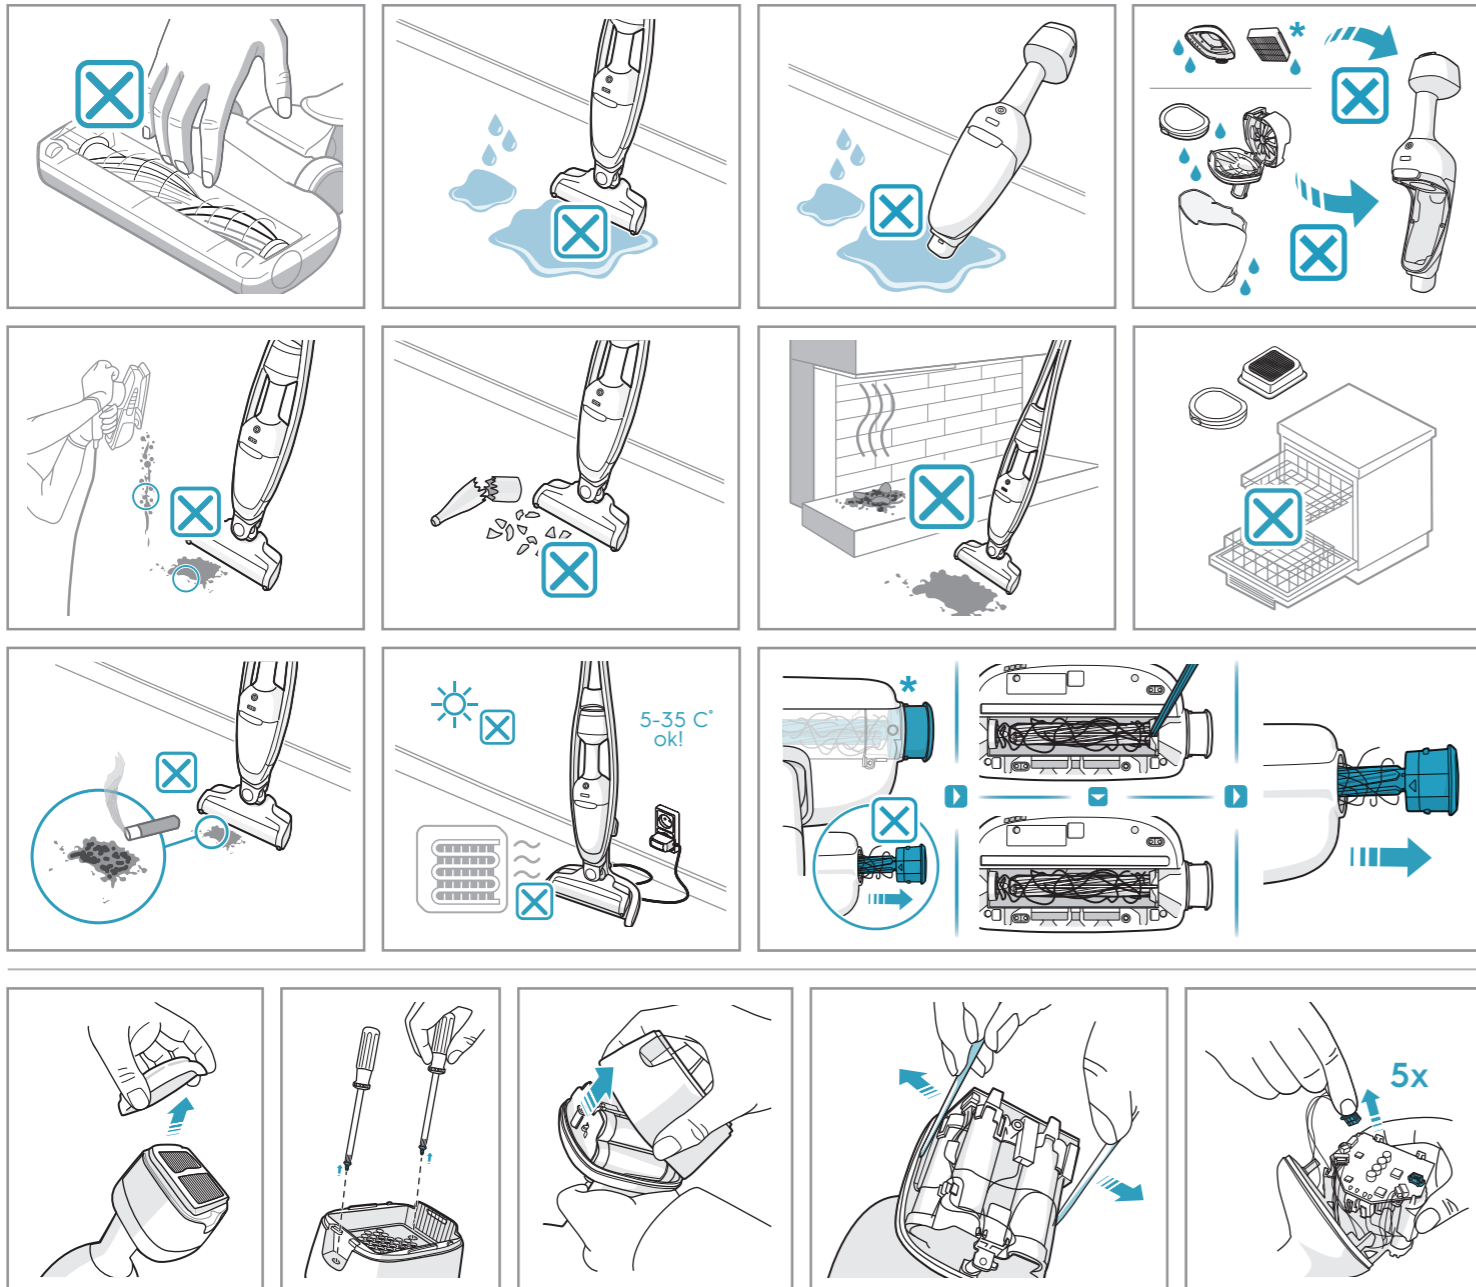

[electrolux.com/shop](https://www.electrolux.com/shop)

PureQ9 Performance kit
Com ref: ESKQ9
PNC: 900923089/8

PureQ9 filter kit
Com ref: EF167
PNC: 900923090/6

PureQ9 Home and car kit
Com ref: KIT19
PNC: 900923091/4