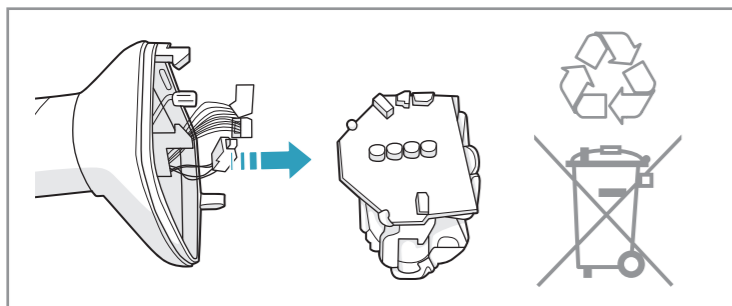

[electrolux.com/shop](https://www.electrolux.com/shop)

PureQ9 Performance kit
Com ref: ESKQ9
PNC: 900923089/8

PureQ9 filter kit
Com ref: EF167
PNC: 900923090/6

PureQ9 Home and car kit
Com ref: KIT19
PNC: 900923091/4