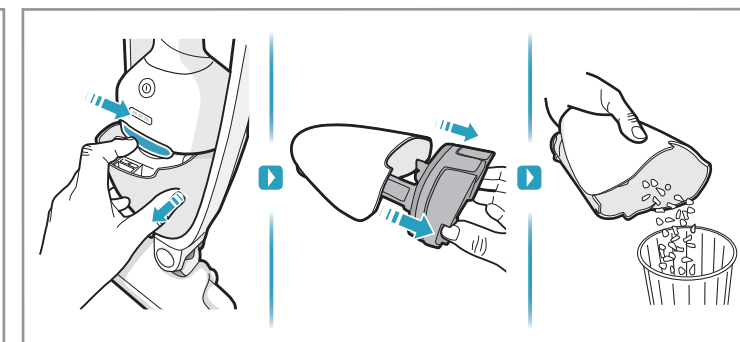

electrolux.com/shop

PureQ9 Performance kit Com ref: ESKQ9 PNC: 900923089/8	PureQ9 filter kit Com ref: EF167 PNC: 900923090/6	PureQ9 Home and car kit Com ref: KIT19 PNC: 900923091/4