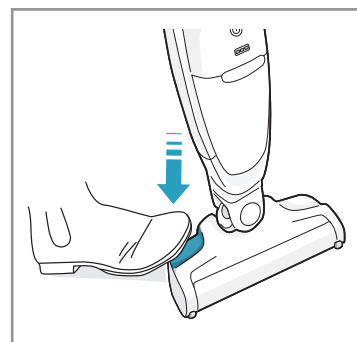

electrolux.com/shop

PureQ9 Performance kit Com ref: ESKQ9 PNC: 900923089/8	PureQ9 filter kit Com ref: EF167 PNC: 900923090/6	PureQ9 Home and car kit Com ref: KIT19 PNC: 900923091/4