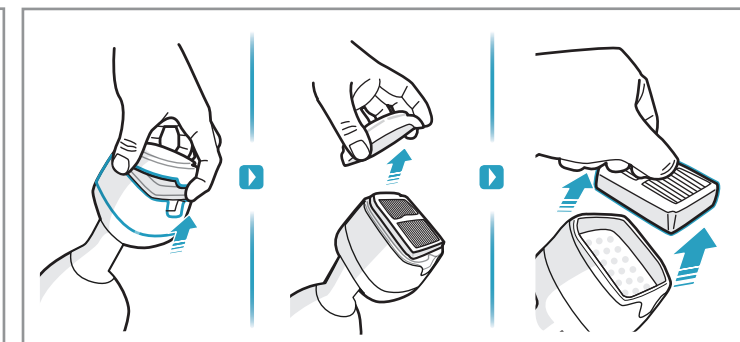

electrolux.com/shop

PureQ9 Performance kit Com ref: ESKQ9 PNC: 900923089/8	PureQ9 filter kit Com ref: EF167 PNC: 900923090/6	PureQ9 Home and car kit Com ref: KIT19 PNC: 900923091/4