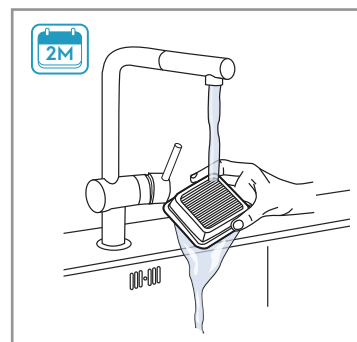

electrolux.com/shop

PureQ9 Performance kit Com ref: ESKQ9 PNC: 900923089/8	PureQ9 filter kit Com ref: EF167 PNC: 900923090/6	PureQ9 Home and car kit Com ref: KIT19 PNC: 900923091/4