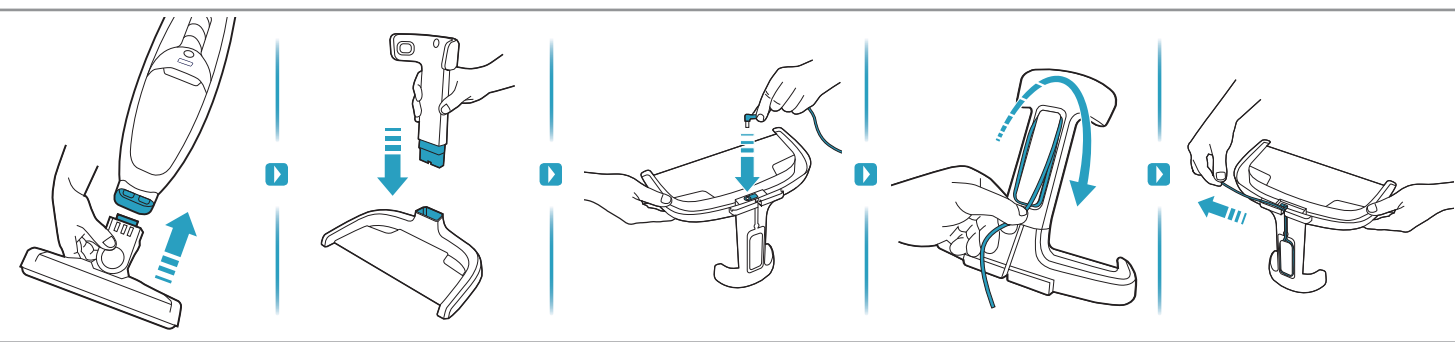

electrolux.com/shop

PureQ9 Performance kit Com ref: ESKQ9 PNC: 900923089/8	PureQ9 filter kit Com ref: EF167 PNC: 900923090/6	PureQ9 Home and car kit Com ref: KIT19 PNC: 900923091/4