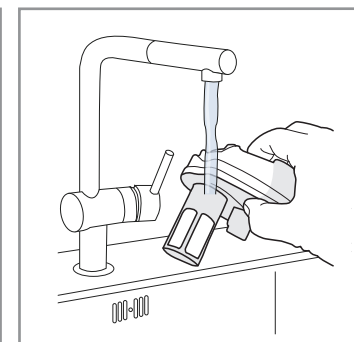

electrolux.com/shop

PureQ9 Performance kit Com ref: ESKQ9 PNC: 900923089/8	PureQ9 filter kit Com ref: EF167 PNC: 900923090/6	PureQ9 Home and car kit Com ref: KIT19 PNC: 900923091/4