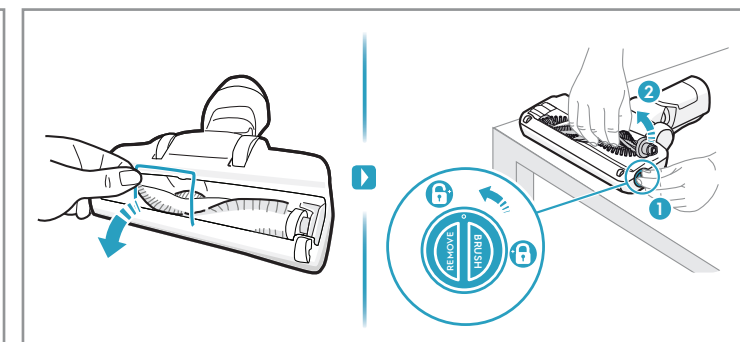

electrolux.com/shop

PureQ9 Performance kit Com ref: ESKQ9 PNC: 900923089/8	PureQ9 filter kit Com ref: EF167 PNC: 900923090/6	PureQ9 Home and car kit Com ref: KIT19 PNC: 900923091/4