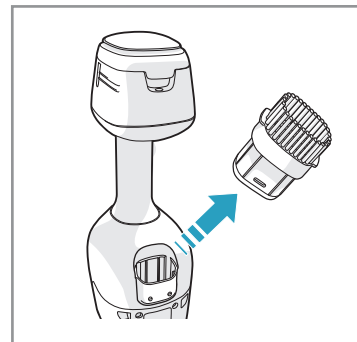

electrolux.com/shop

PureQ9 Performance kit Com ref: ESKQ9 PNC: 900923089/8	PureQ9 filter kit Com ref: EF167 PNC: 900923090/6	PureQ9 Home and car kit Com ref: KIT19 PNC: 900923091/4