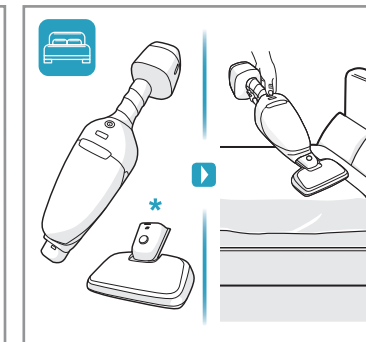

electrolux.com/shop

PureQ9 Performance kit Com ref: ESKQ9 PNC: 900923089/8	PureQ9 filter kit Com ref: EF167 PNC: 900923090/6	PureQ9 Home and car kit Com ref: KIT19 PNC: 900923091/4