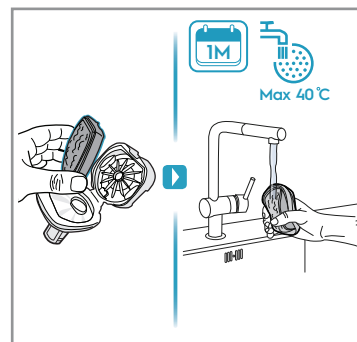

electrolux.com/shop

PureQ9 Performance kit Com ref: ESKQ9 PNC: 900923089/8	PureQ9 filter kit Com ref: EF167 PNC: 900923090/6	PureQ9 Home and car kit Com ref: KIT19 PNC: 900923091/4