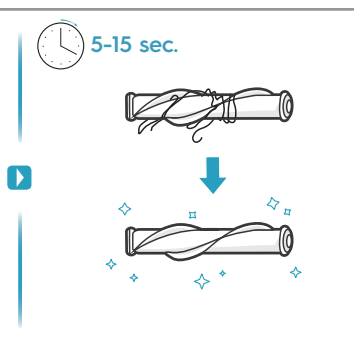

electrolux.com/shop

PureQ9 Performance kit Com ref: ESKQ9 PNC: 900923089/8	PureQ9 filter kit Com ref: EF167 PNC: 900923090/6	PureQ9 Home and car kit Com ref: KIT19 PNC: 900923091/4