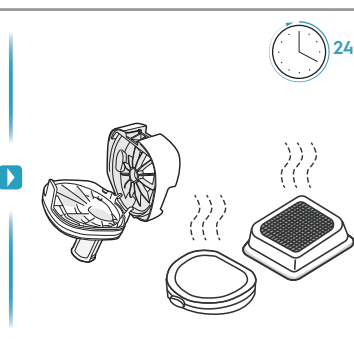

electrolux.com/shop

PureQ9 Performance kit Com ref: ESKQ9 PNC: 900923089/8	PureQ9 filter kit Com ref: EF167 PNC: 900923090/6	PureQ9 Home and car kit Com ref: KIT19 PNC: 900923091/4