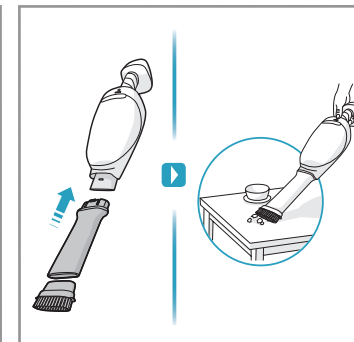

electrolux.com/shop

PureQ9 Performance kit Com ref: ESKQ9 PNC: 900923089/8	PureQ9 filter kit Com ref: EF167 PNC: 900923090/6	PureQ9 Home and car kit Com ref: KIT19 PNC: 900923091/4