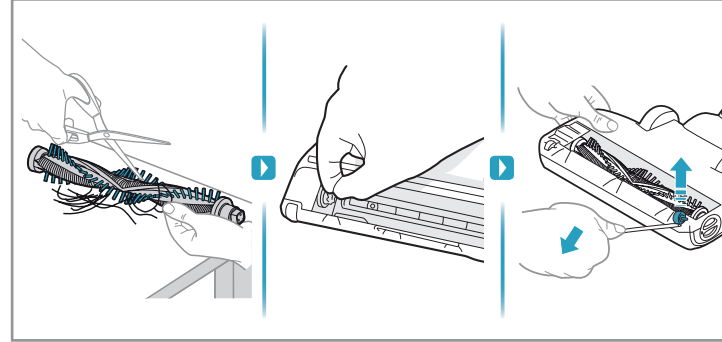

electrolux.com/shop

PureQ9 Performance kit Com ref: ESKQ9 PNC: 900923089/8	PureQ9 filter kit Com ref: EF167 PNC: 900923090/6	PureQ9 Home and car kit Com ref: KIT19 PNC: 900923091/4