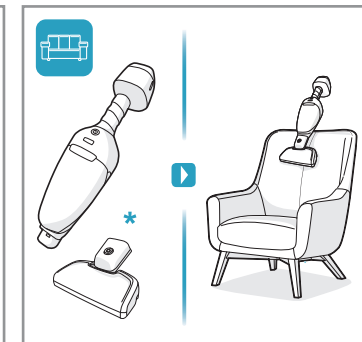

electrolux.com/shop

PureQ9 Performance kit Com ref: ESKQ9 PNC: 900923089/8	PureQ9 filter kit Com ref: EF167 PNC: 900923090/6	PureQ9 Home and car kit Com ref: KIT19 PNC: 900923091/4