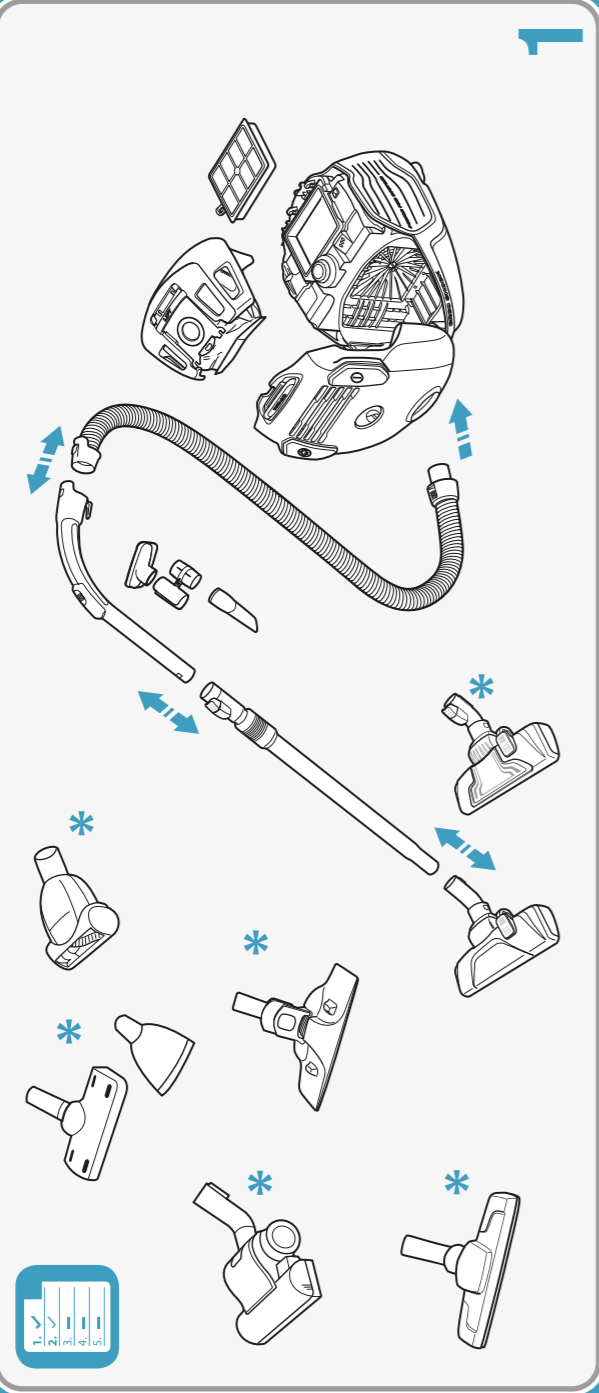

Electrolux

POWERFORCE

support.emea@electrolux.com