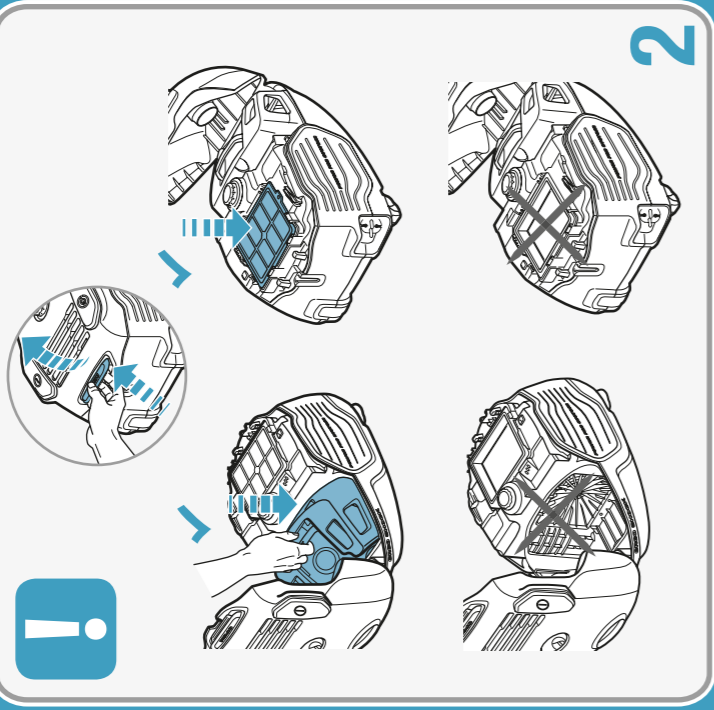

Electrolux

POWERFORCE

support.emea@electrolux.com